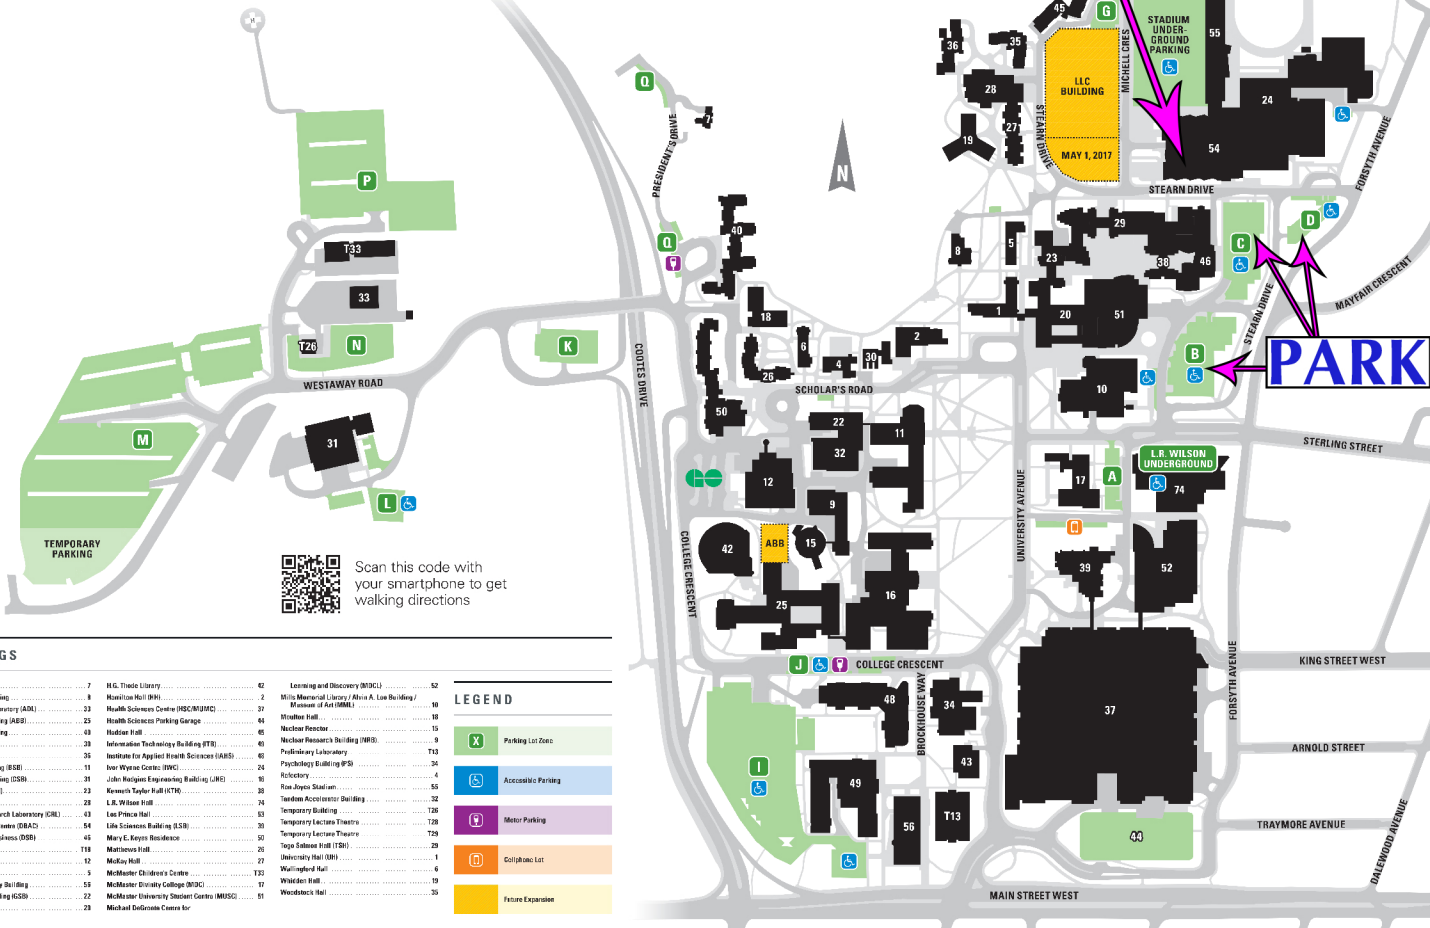

CAMPUS MAP

Scan this code with your smartphone to get walking directions

LEGEND	
	Parking Lot Zone
	Accessible Parking
	Motor Parking
	Collegiate Lot
	Future Expansion